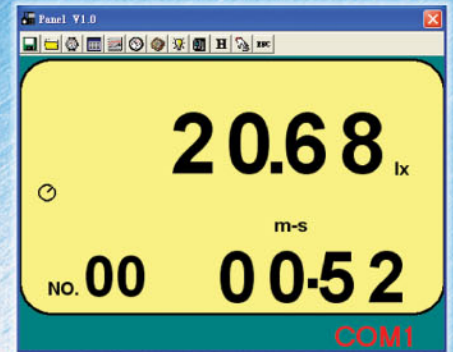

TES

Reliable in Quality

1339R Light Meter Pro. (RS-232)

- 0.01 Lux Resolution / 10,000 Count Reading
- Average / Integrating Illuminance measurement
- Luminous Intensity measurement
- Ripple Measurement for STRAY & LIGHT function
- Time-Hold measurement
- Stand-alone Datalogger (99 readings)
- Data Logging Capacity (40,000 readings)
- RS-232 interface

Reliable in Quality

1339R Data Logger Light Meter Pro.

FEATURES :

- Dual Display, 4-digit LCD reading.
- Spectral Sensitivity close to CIE photopic Curve.
- Measuring Levels Ranging 0.01 to 999900 Lux, 0.001 to 92927 fc, Autoranging 5 step.
- Accurate and Instant response.
- Integral illuminance measurement.
- Luminous intensity measurement.
- Data Hold function.
- Data memory and read function.
- Data logger function.
- Reference value setting for relative or percentage deviation measurement.
- Ripple measurement for STRAY + LIGHT function.
- Time-hold function.
- Point - average function.
- Comparator function.
- Auto power off function.
- RS232 Interface.
- CNS 5119 Class II.

SPECIFICATIONS :

Display	Dual display 4 digit LCD read out.
Measuring Range	99.99, 999.9, 9999, 99990, 999900 Lux 9.292, 92.92, 929.2, 9292, 92927 fc Auto ranging (5 step) (1 fc = 10.76 Lux)
Overrange Display	OL is displayed
Resolution	0.01 Lux, 0.001 fc
Accuracy	±3% rdg ±5dgt (Calibrated to standard incandescent lamp, 2856°K)
CIE photopic f '1	≤6%
Temperature Characteristics	±0.1%/°C
Measuring Rate	Approximately 5 time/sec
Photosensor	Silicon photodiodes
Data Memory Capacity	99 sets. (Direct reading from LCD display)
Data Logger Capacity	40000 sets.
Operating / Storage Conditions	0°C ~ 50°C <80% RH -10°C ~ 60°C <70%RH
Power Source	6 pcs AAA size Battery
Battery Life (typical)	100 hours
Photosensor Lead Length	150 cm (approx.)
Photosensor Dimensions	92(L) × 60(W) × 29(H)mm
Dimension	150(L) × 72(W) × 35(H)mm
Weight	320g
Accessories	Carrying case, Instruction manual, Battery, CD software, RS232 cable.