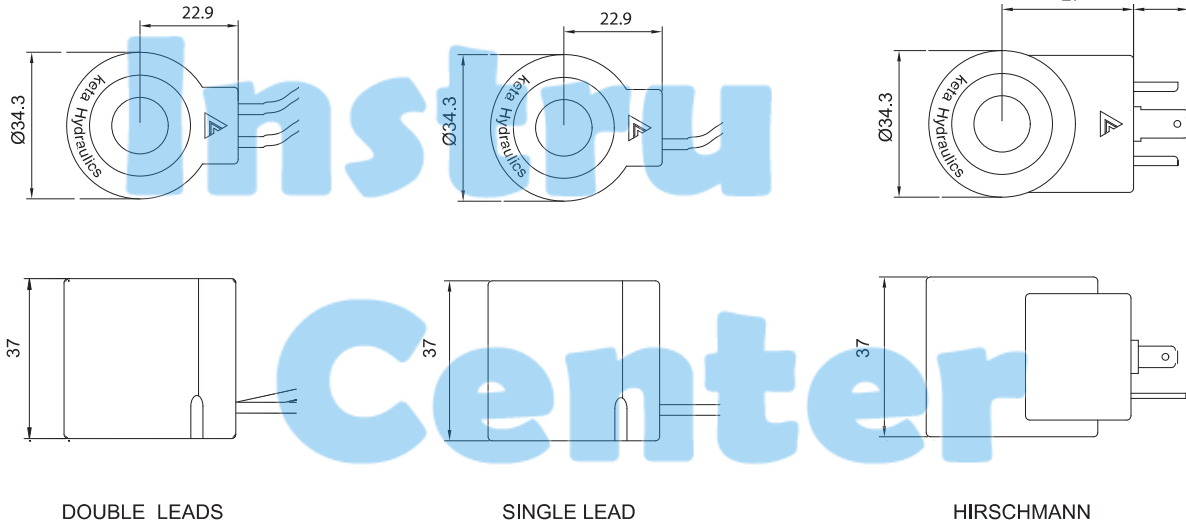

SOLENOID COIL DATA

08 series

COIL MUST BE INSTALLED WITH LETTER UP
 安装线圈时, 字母必须朝上

DOUBLE LEADS

SINGLE LEAD

HIRSCHMANN

CONDUIT(FEMALE: 1/2-14 NPT)

Model:LC2-08-C-*ER
 Deutsch Connector
 (Water-proof Coil)