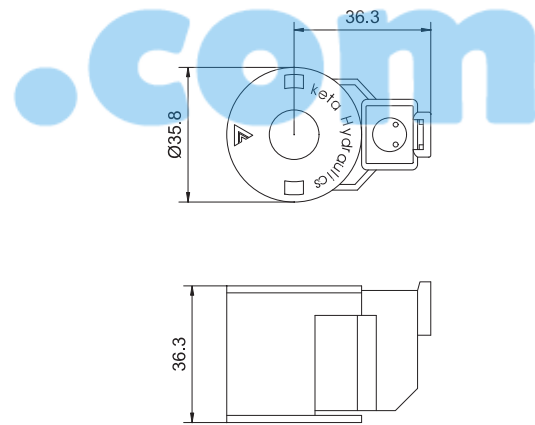

SOLENOID COIL DATA

08 series

COIL MUST BE INSTALLED WITH LETTER UP
 安装线圈时, 字母必须朝上

DOUBLE LEADS

SINGLE LEAD

HIRSCHMANN

CONDUIT(FEMALE: 1/2-14 NPT)

Model:LC2-08-C-*ER
 Deutsch Connector
 (Water-proof Coil)