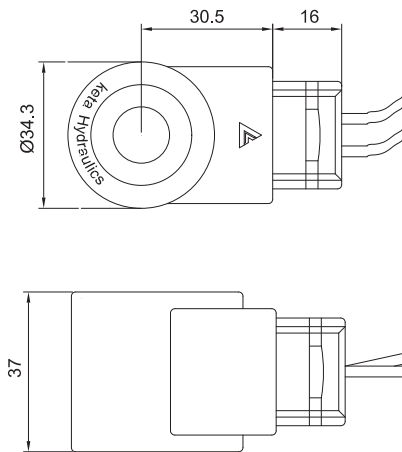

SOLENOID COIL DATA

08 series

COIL MUST BE INSTALLED WITH LETTER UP
 安装线圈时, 字母必须朝上

DOUBLE LEADS

SINGLE LEAD

HIRSCHMANN

CONDUIT(FEMALE: 1/2-14 NPT)

Model:LC2-08-C-*ER
 Deutsch Connector
 (Water-proof Coil)