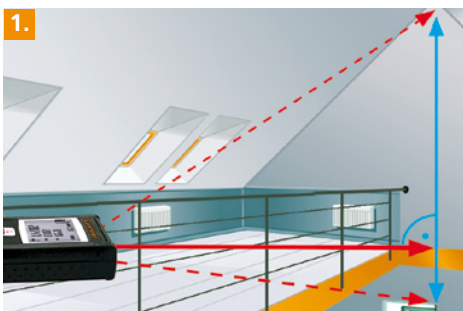

## DistanceMaster Pocket Pro

Laser range finder – measure exactly to the point more quickly with the help of high-speed technology

Rev.0315

**Point-precise measuring with laser light** to determine lengths exactly

**1.** Simple height measurement with dual **Pythagoras measurement function** to automatically detect heights

**2. + 3.** The **area and volume functions** permit the acquisition of room sizes, for example to calculate material quantities

– Simple assessment of room perimeter with the **addition and subtraction functions**.

– The **wall surface function** automatically adds up surfaces by measuring the lengths of walls as well as their height once.

– **Min/Max function** to determine diagonals, verticals and horizontals

– **Reference mode** for easy transfer of lengths

– Illuminated 3-line LCD

– With fold-out pin for measuring from inside corners

Illuminated LC-display