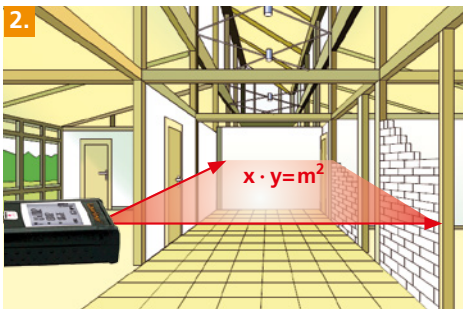

– Simple assessment of room perimeter with the **addition and subtraction functions**.

– The **wall surface function** automatically adds up surfaces by measuring the lengths of walls as well as their height once.

– With versatile calculation and memory functions

– **Measuring accuracy** up to 70 m: ± 2 mm\*

– **Inside measurement range: 0,05 m to 70 m.**

– **3 selectable measurement reference points:** front, rear and pin

– **Min/Max function** to determine diagonals, verticals and horizontals

– **Reference mode** for easy transfer of lengths

– Illuminated 3-line LCD

– With fold-out pin for measuring from inside corners

Illuminated LC-display

Multi purpose functions

Folding pin allows corner measurements

TECHNICAL DATA	
<b>ACCURACY</b>	± 2 mm (typical)*
<b>MEASUREMENT RANGE</b>	max. 70 m
<b>MINIMAL RANGE</b>	0,05 m
<b>LASER</b>	Class 2 < 1mW
<b>LASER WAVELENGTH</b>	650 nm
<b>OPERATING TEMPERATURE</b>	-10°C ... 40°C
<b>STORAGE TEMPERATURE</b>	-20°C ... 70°C
<b>UNIT</b> (selectable)	m / ft / inch / ' _ ' "
<b>AUTOMATIC SWITCH-OFF</b>	28 sec laser / 3 min device
<b>FUNCTIONS</b>	distances, areas, volumes, Pythagoras 1+2, addition and subtraction of lengths, min/max/duration/reference measurement, wall surface function
<b>POWER SUPPLY</b>	Batteries 2 x 1,5 V Typ AAA
<b>DIMENSIONS</b> (W x H x D)	48 x 112 x 24 mm
<b>WEIGHT</b> with batteries	106 g