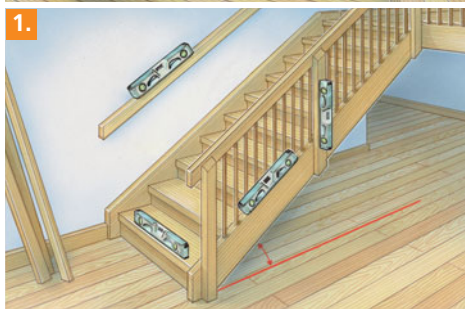

## DigiLevel Compact

Small and handy:  
Intelligent spirit level – horizontal,  
vertical and any angle in-between.

Rev. 0210

### 1. Intelligent spirit level:

Digital electronic spirit level with vertical and horizontal angle display. The slope memory enables angles to be projected elsewhere. The slope can be shown in degree, inch/feet or percent.

### 2. Optimal use by audiosound

Horizontal, vertical and 45° use with audible inclination guide. Easy levelling.

### Additional features:

- the illuminated display is easy to read under all conditions – even when overhead measurements are involved.
- vertical and horizontal vial
- strong magnets

Illuminated display.